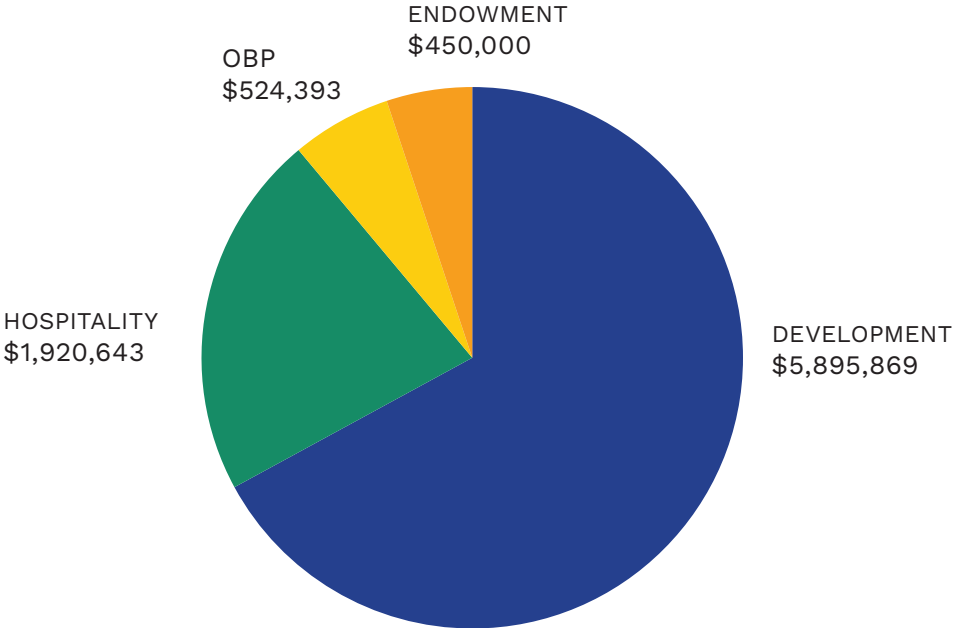

2025 Revenue: Total $8.79 million