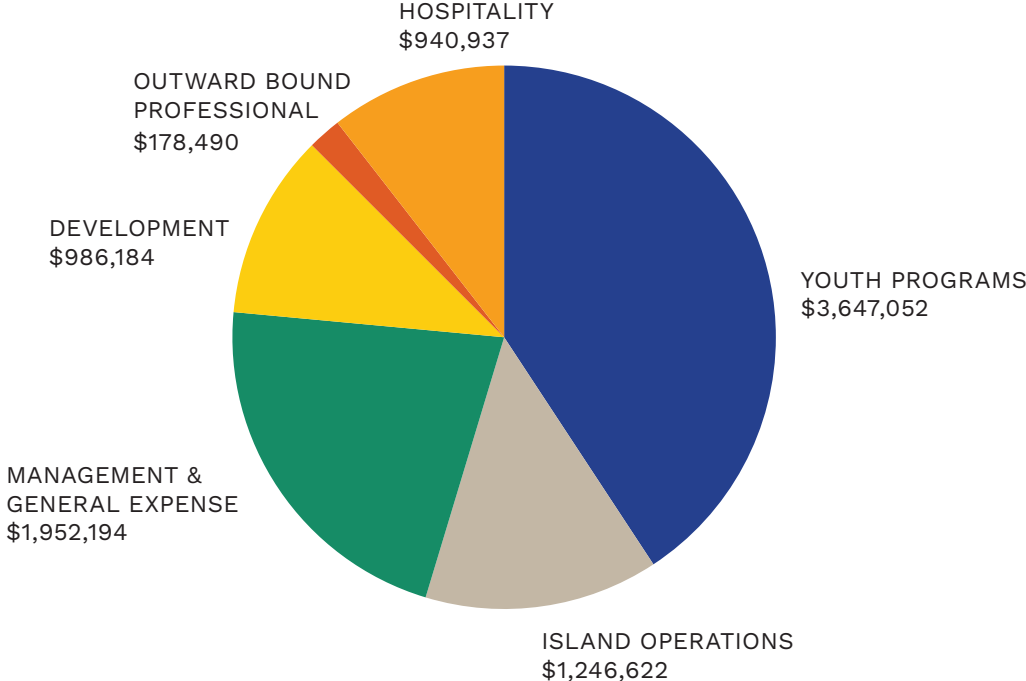

2025 Expense: Total $8.95 million

We are registered as a Massachusetts 501 (c) (3) organization. Audited financial statements are available upon request.